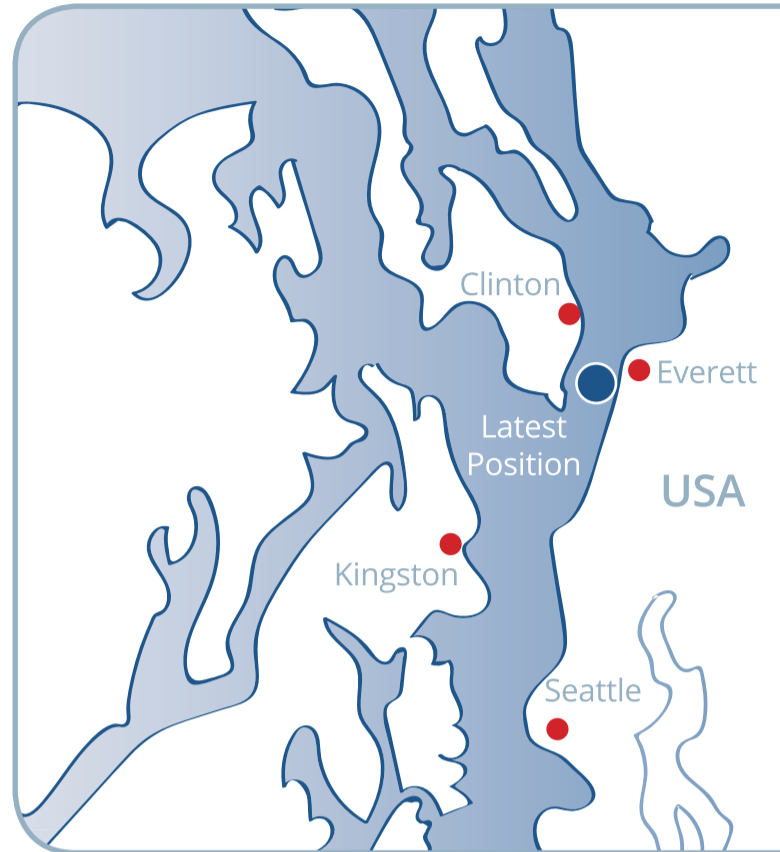

Noble Discoverer

DCCL 95 mm

Mambo Shackle 900 to

Nautilus Swivel 1000 to

Rig Type:	Drill ship
Gross Tonnage:	13485 t
Water Depth:	1,000 ft
Drilling Depth:	20,000 ft
Variable Deck Load:	17,287 kips
Hook Load	1,000 kips
Setback Capacity	500 kips
Quarters Capacity	128

The strongest link
in your supply chain. FEUBO.